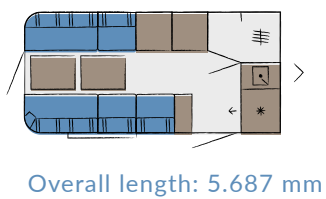

be you

Like it was made just for you: the BEACHY is available in three different models. Which gives you the freedom to decide how much space your beach vibe needs. The biggest model comfortably sleeps up to four adults or families with two to three kids.

bechy 450

Want to learn more about the BEACHY? We have just what you need. Our FAQs have answers to your key questions. And give you some insider info about your new beach vibe on wheels.

bechy.de/en/faq