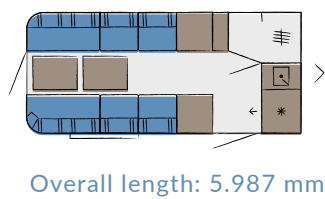

Want to learn more about the BEACHY? We have just what you need. Our FAQs have answers to your key questions. And give you some insider info about your new beach vibe on wheels.

bechy.de/en/faq