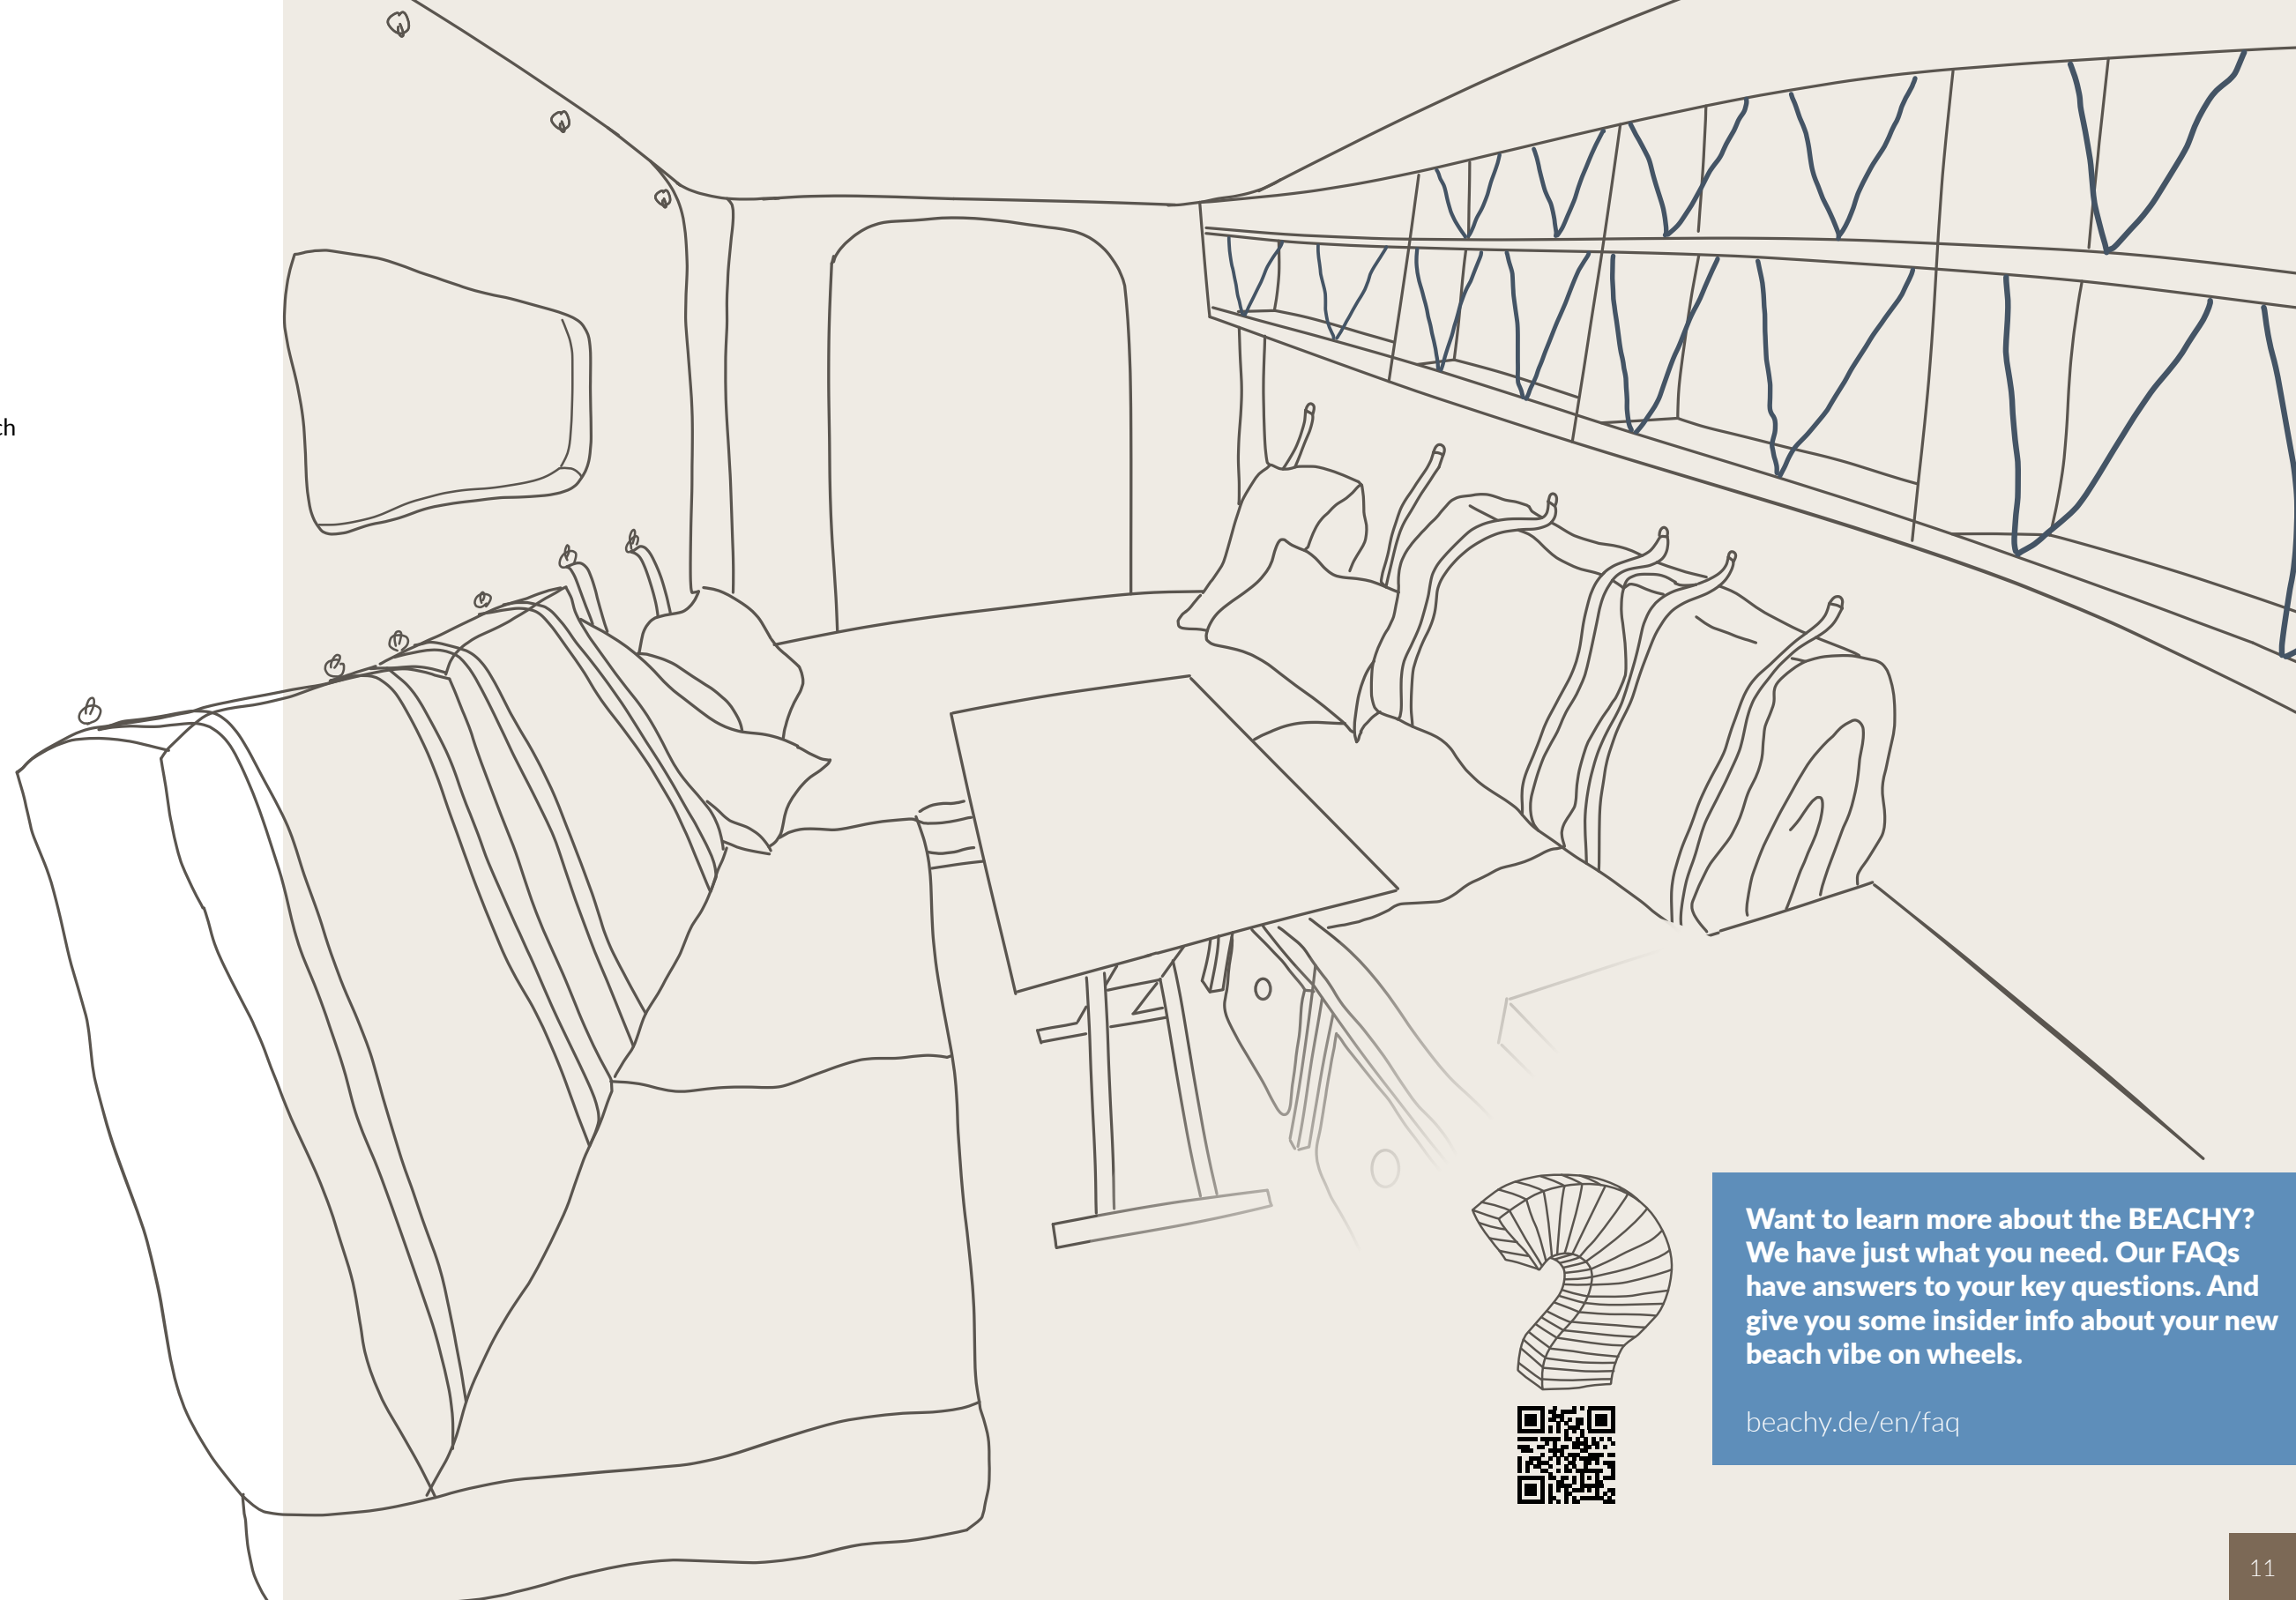

Want to learn more about the BEACHY? We have just what you need. Our FAQs have answers to your key questions. And give you some insider info about your new beach vibe on wheels.

bechy.de/en/faq