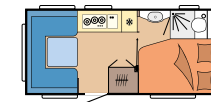

460 UFe

L: 6.633 mm · B: 2.300 mm · G: 1.350 kg