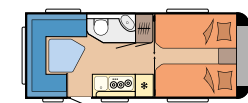

Easy-action bed lift

Storage basket unit with pull-out drawer

Convenient hob / sink combination

Light switch in sleeping area

OUR LAYOUTS IN THE MAXIA

495 UL

L: 7.202 mm · B: 2.300 mm · G: 1.500 kg

585 UL