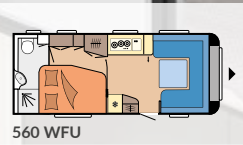

560 WFU

JUST GRAB IT

The spacious 133-litre absorption refrigerator will keep all of your ingredients fresh and crisp, and there's also a 12-litre freezer compartment for your ice cubes and frozen goods. Thanks to the double hinge technology, the refrigerator can be opened from both sides – a very handy feature. All of our kitchen features can be found on our website.