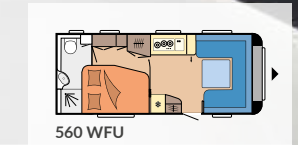

EXCELLENT

THE ELEGANT ONE

Enjoy life as a couple. Discover idyllic places and follow your own rhythm. The Hobby EXCELLENT has been designed to make your holidays perfect.

There are plenty of reasons why: a luxurious equipment package and an extensive range of layouts boasting spacious designs and cosy seating areas. Not to forget the atmospheric ambient lighting for those romantic moments.

- **Layouts:** 5
- **Number of berths:** up to 4
- **French beds:** 4
- **Single beds:** 1
- **Upholstery combination:** Stilo

Furniture finish: Platino / Magnolia

Find out more about our EXCELLENT model and all of its highlights at hobby-caravan.de/en