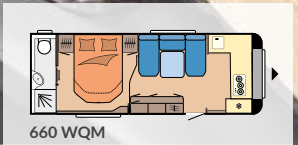

MAXIA

THE NEW PREMIUM CLASS

For lovers of Scandinavian cosiness, smart features and minimalist design: the Hobby MAXIA boasts an open-plan layout, natural materials, perfectly coordinated colours and the Nordic concept of "hygge". Modern and eye-catching, it offers a new kind of caravanning experience.

All you need, all included: with the "HobbyKomplett" ALL-INCLUSIVE package, your MAXIA is equipped with everything you need for a great holiday. Without any extra costs or expensive optional packages.

- **Layouts:** 3
- **Number of berths:** up to 4
- **Island beds:** 1
- **Single beds:** 2
- **Upholstery combination:** Pico

Furniture finish: Graphite Grey / Walnut

Find out more about our MAXIA model and all of its highlights at hobby-caravan.de/en