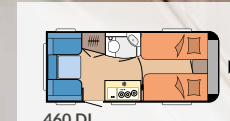

Kitchen window roller blind with integrated power sockets

Conveniently sized drawers with soft-close and push-lock mechanisms

Bed extension

460 DL

Flexible swan neck lamp

390 SF

Lots of storage space

460 DL