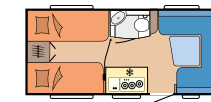

460 LU

L: 6.755 mm · B: 2.300 mm · G: 1.350 kg