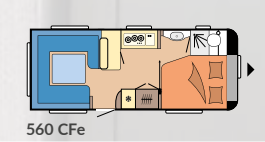

560 CFe

OUR LAYOUTS IN THE EXCELLENT

L: 6.755 mm · B: 2.300 mm · G: 1.350 kg

L: 7.125 mm · B: 2.300 mm · G: 1.500 kg

L: 7.272 mm · B: 2.300 mm · G: 1.500 kg

L: 7.514 mm · B: 2.500 mm · G: 1.600 kg

L: 7.562 mm · B: 2.500 mm · G: 1.600 kg

All of our models with impressive 360° tours can be found in the Hobby model finder at 360.hobby-caravan.de/en