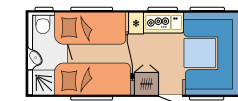

L: 6.633 mm · B: 2.300 mm · G: 1.350 kg

540 WLU