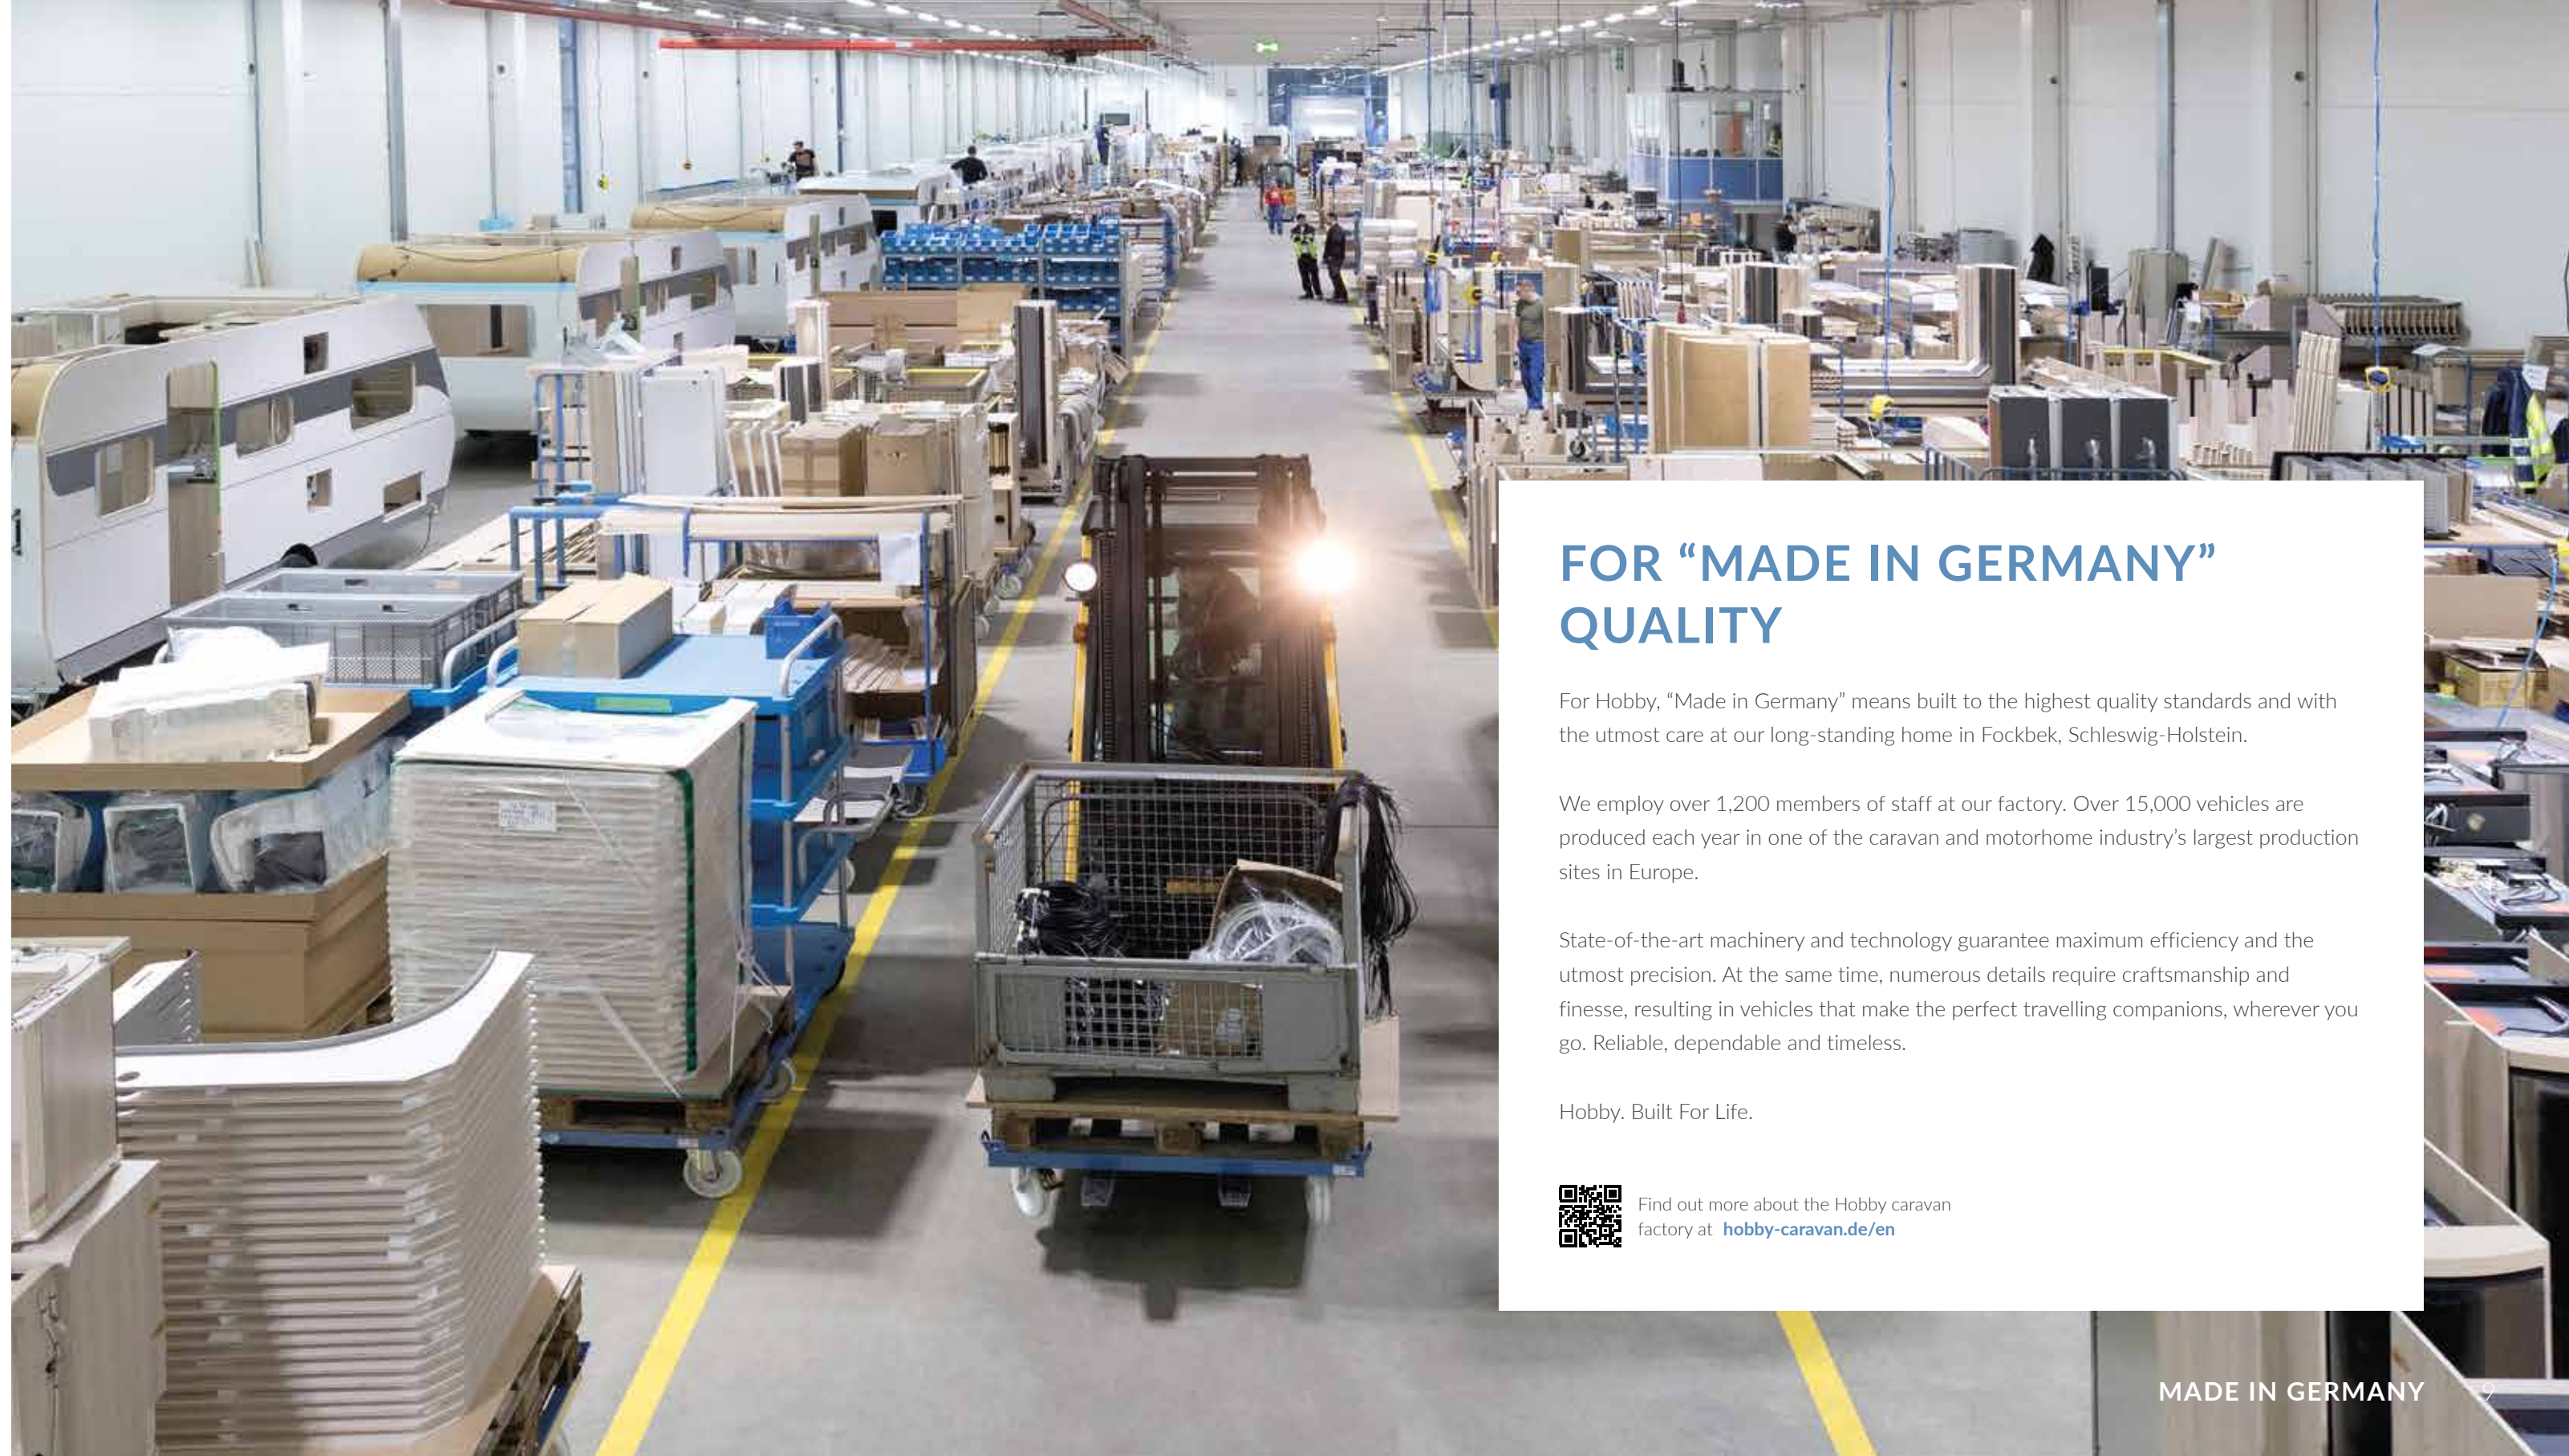

HOBBY SERVICE CENTRE

FOR “MADE IN GERMANY” QUALITY

For Hobby, “Made in Germany” means built to the highest quality standards and with the utmost care at our long-standing home in Fockbek, Schleswig-Holstein.

We employ over 1,200 members of staff at our factory. Over 15,000 vehicles are produced each year in one of the caravan and motorhome industry’s largest production sites in Europe.

State-of-the-art machinery and technology guarantee maximum efficiency and the utmost precision. At the same time, numerous details require craftsmanship and finesse, resulting in vehicles that make the perfect travelling companions, wherever you go. Reliable, dependable and timeless.

Hobby. Built For Life.

Find out more about the Hobby caravan factory at hobby-caravan.de/en