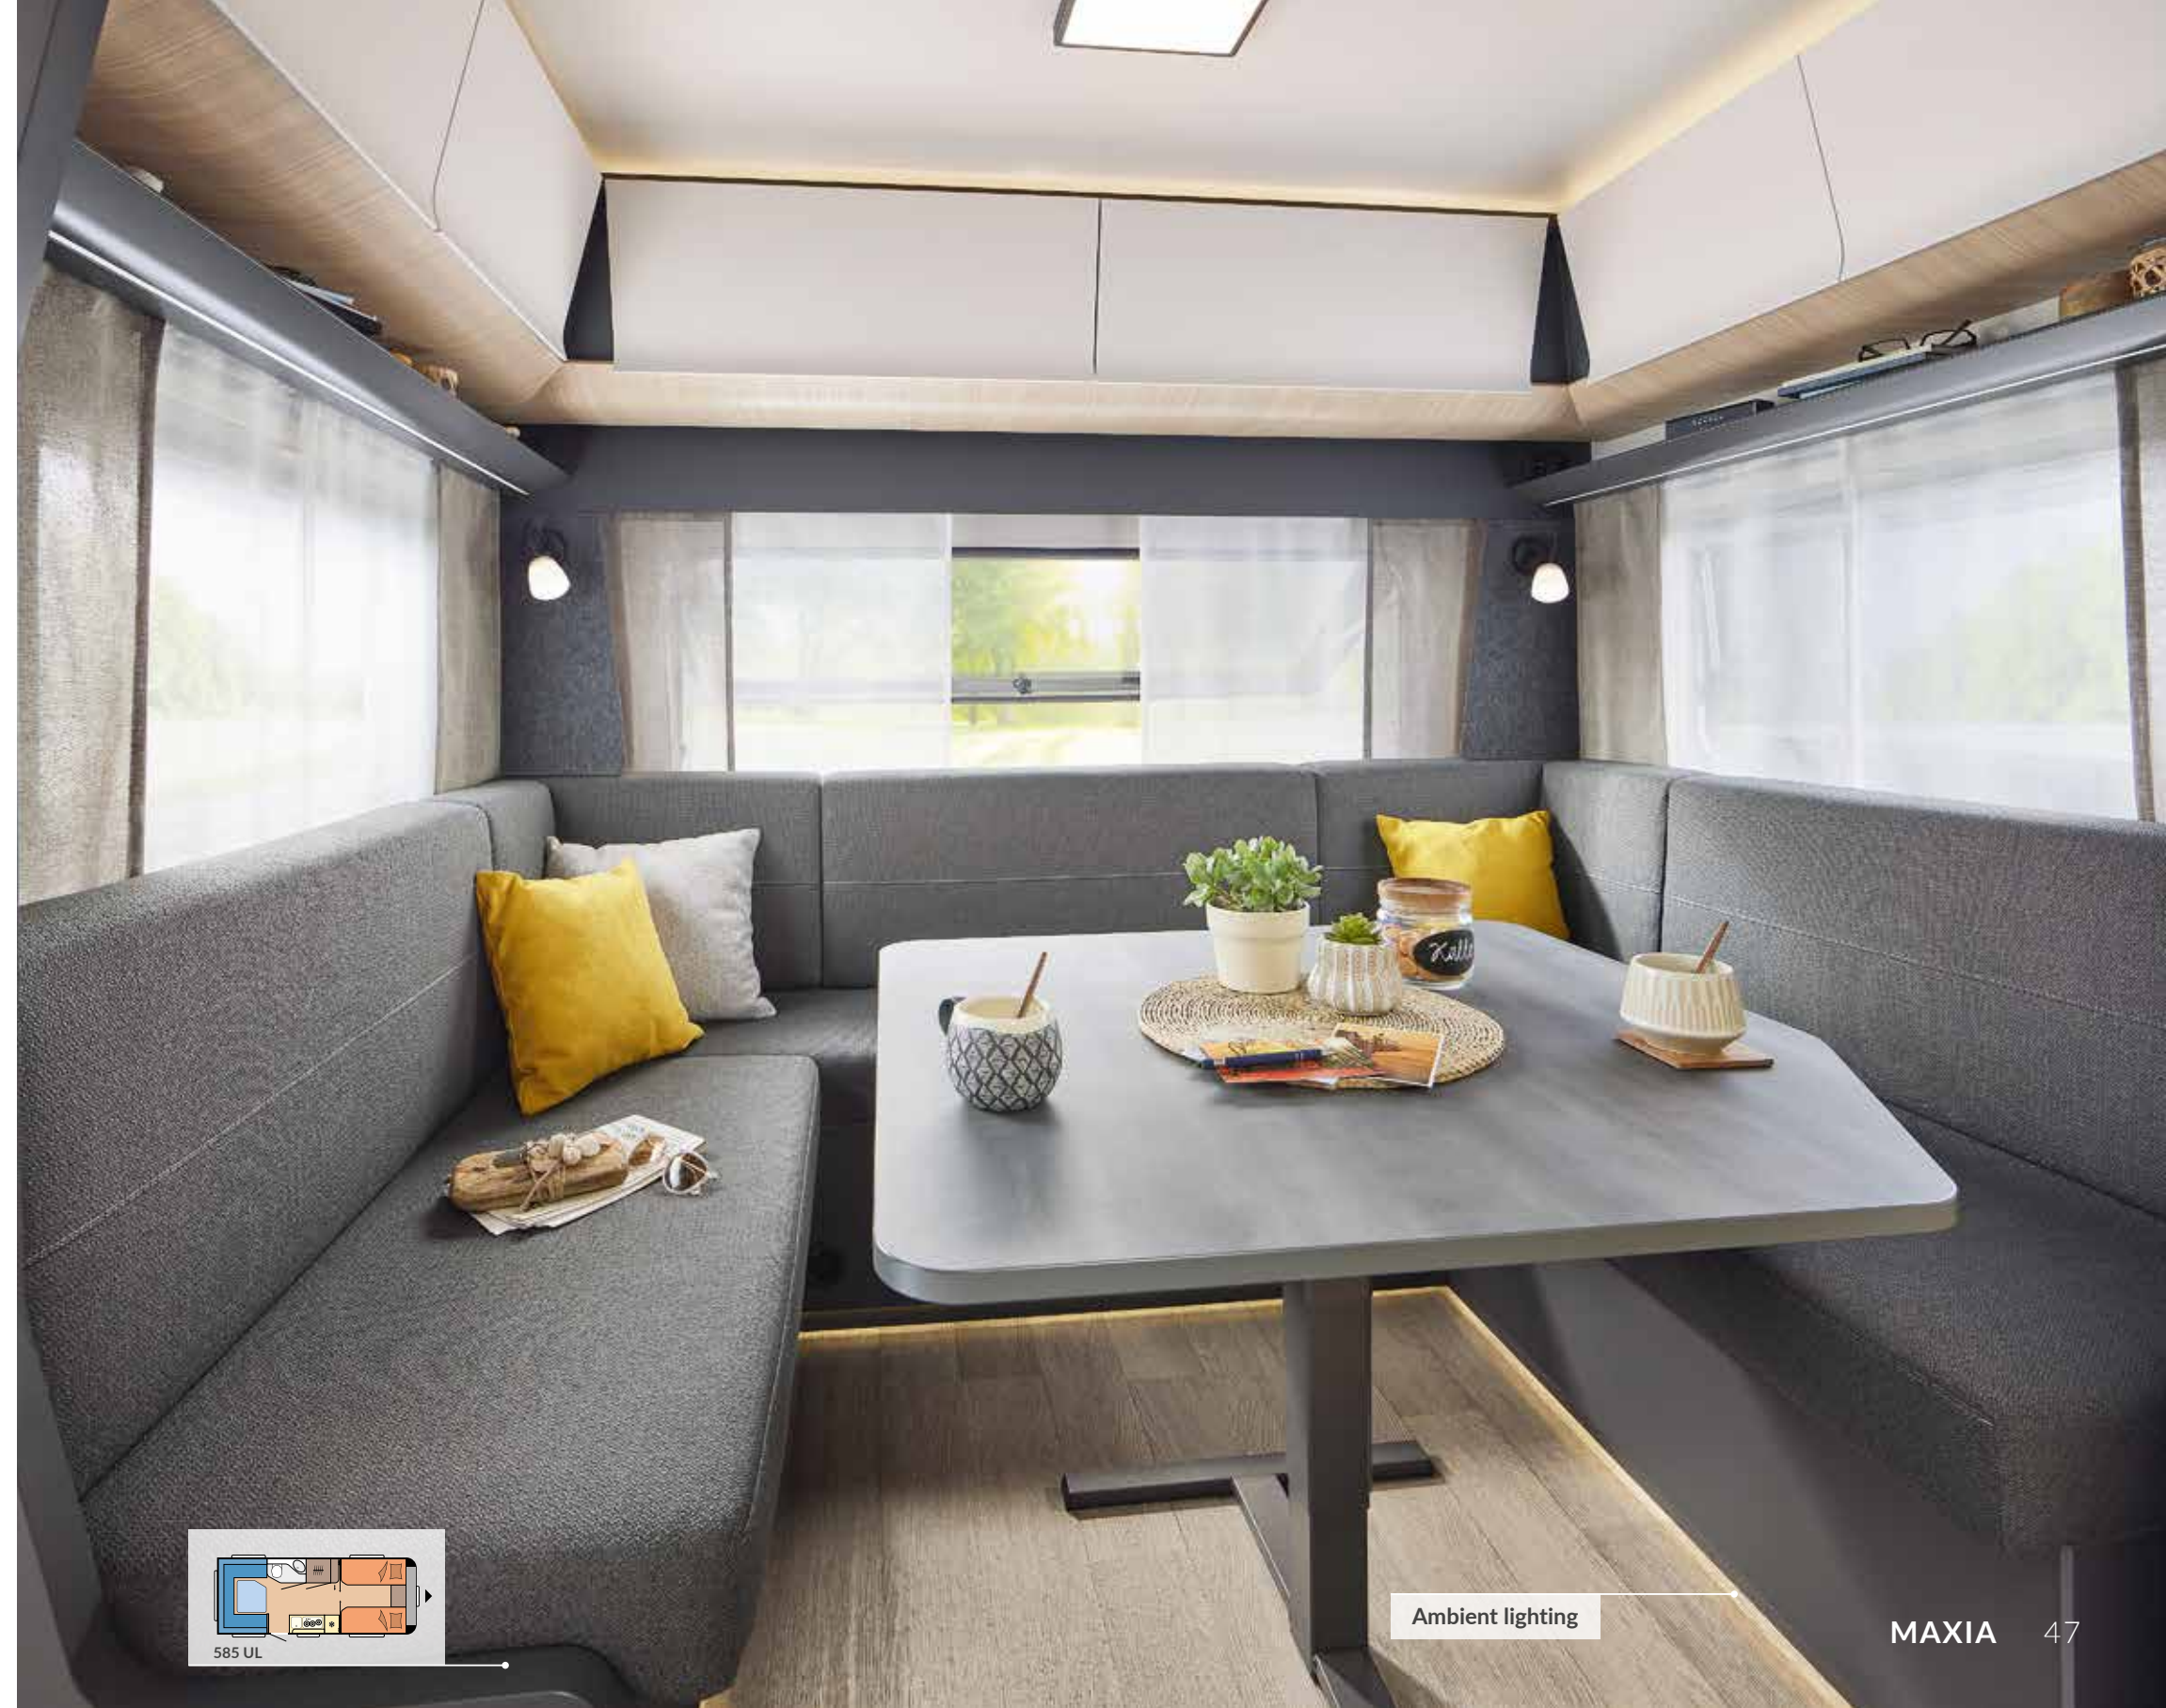

Easy-action bed lift

Storage basket unit with pull-out drawer

Convenient hob / sink combination

Light switch in sleeping area

OUR LAYOUTS IN THE MAXIA

495 UL

L: 7.202 mm · B: 2.300 mm · G: 1.500 kg

585 UL