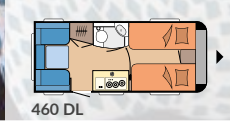

460 DL

OUR LAYOUTS IN THE ONTOUR

L: 5.783 mm · B: 2.200 mm · G: 1.200 kg

L: 6.608 mm · B: 2.200 mm · G: 1.300 kg

L: 6.712 mm · B: 2.200 mm · G: 1.350 kg

All of our models with impressive 360° tours can be found in the Hobby model finder at 360.hobby-caravan.de/en