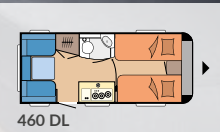

Extra-deep undercounter refrigerator with freezer compartment