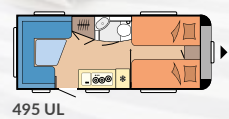

495 UL

OUR LAYOUTS IN THE EXCELLENT EDITION

All of our models with impressive 360° tours can be found in the Hobby model finder at 360.hobby-caravan.de/en