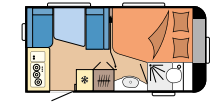

Rear-ventilated cupboards with plenty of storage space

Large wardrobe

OUR LAYOUTS IN THE DE LUXE

400 SFe

L: 5.968 mm · B: 2.300 mm · G: 1.300 kg

440 SF

L: 6.144 mm · B: 2.300 mm · G: 1.300 kg

455 UF