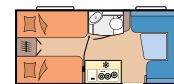

DE LUXE
L: 6.755 mm · B: 2.300 mm · G: 1.350 kg