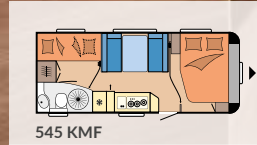

Rear-ventilated cupboards with plenty of storage space

Large wardrobe

OUR LAYOUTS IN THE DE LUXE

400 SFe

L: 5.968 mm · B: 2.300 mm · G: 1.300 kg

440 SF

L: 6.144 mm · B: 2.300 mm · G: 1.300 kg

455 UF