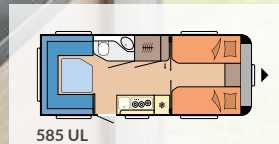

Easy-action bed lift

Storage basket unit with pull-out drawer

Convenient hob / sink combination

Light switch in sleeping area

OUR LAYOUTS IN THE MAXIA

495 UL

L: 7.202 mm · B: 2.300 mm · G: 1.500 kg

585 UL