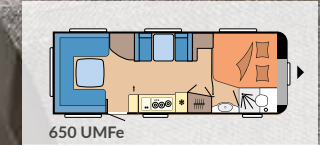

Illuminated corner shelf

Children's bed with colouring board

SLEEP LIKE A LOG

Twist the nose of the teddy bear lamp, grab your favourite book from the shelf, and read until you fall asleep: little adventurers love the cosy children's beds. During the day, space is created here for drawing, playing and building dens. For even more dreamy bedrooms, visit our website.