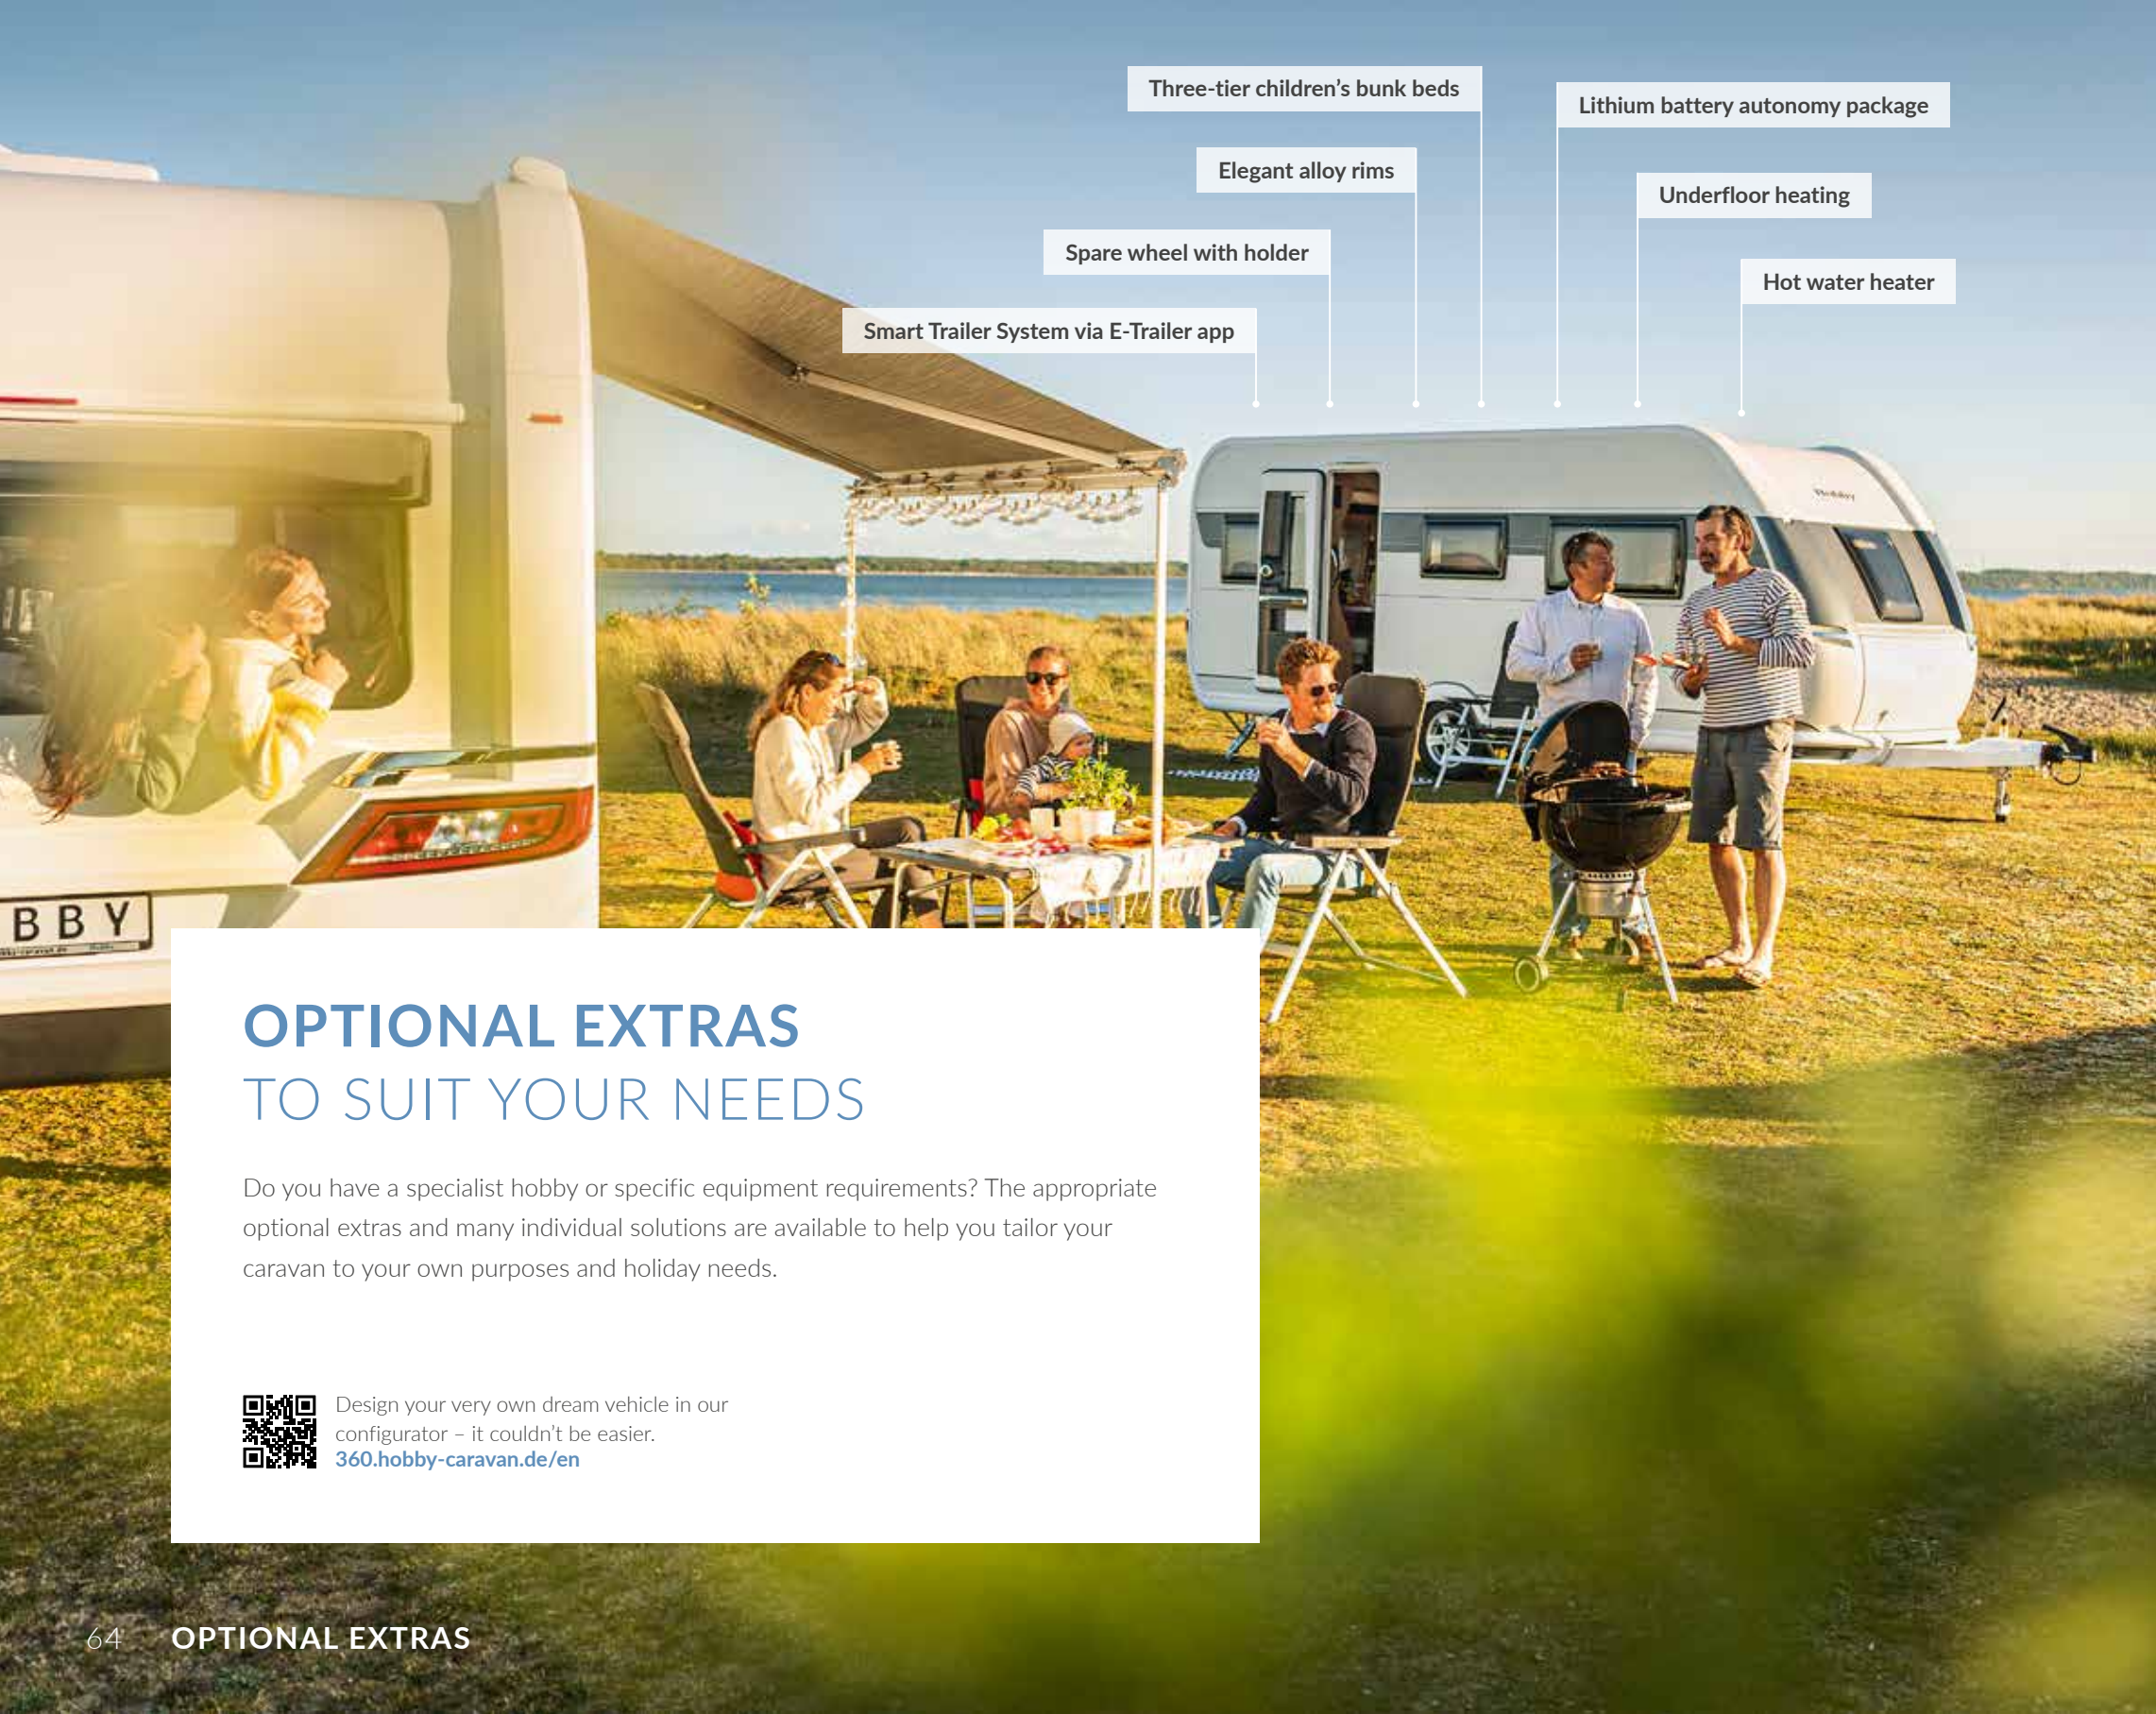

PLEATED FLY SCREEN FOR HABITATION ENTRANCE DOOR

PARTICULARLY ROOMY GAS-CYLINDER LOCKER

ON-BOARD TECHNOLOGY SMART SOLUTIONS. ULTIMATE CONVENIENCE.

The HOBBYCONNECT app allows you to easily control the on-board technology of your vehicle using your smartphone or tablet computer. Save your lighting settings, check the battery status and tank levels, or turn on the air conditioning or heating, for example. Comes as standard with all Hobby vehicles!

Central control panel

HOBBYCONNECT: CONTROL THE ON-BOARD TECHNOLOGY VIA
BLUETOOTH USING THE APP

INDIVIDUAL AMBIENT LIGHTING

EFFICIENT HEATING SYSTEM

LARGE FRESH WATER TANK

TWO-COLOUR READING LIGHT

OPTIONAL EXTRAS TO SUIT YOUR NEEDS

Design your very own dream vehicle in our configurator – it couldn't be easier.
360.hobby-caravan.de/en

ELEGANT AWNING

COMBINED HOB/OVEN

ARTICULATED TV BRACKET

PULL-OUT BED EXTENSION

BICYCLE RACK

DOUBLE BEDS