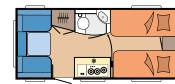

SINGLE BEDS

460 DL 460 LU 460 SL

ONTOUR
L: 6.608 mm · B: 2.200 mm · G: 1.300 kg