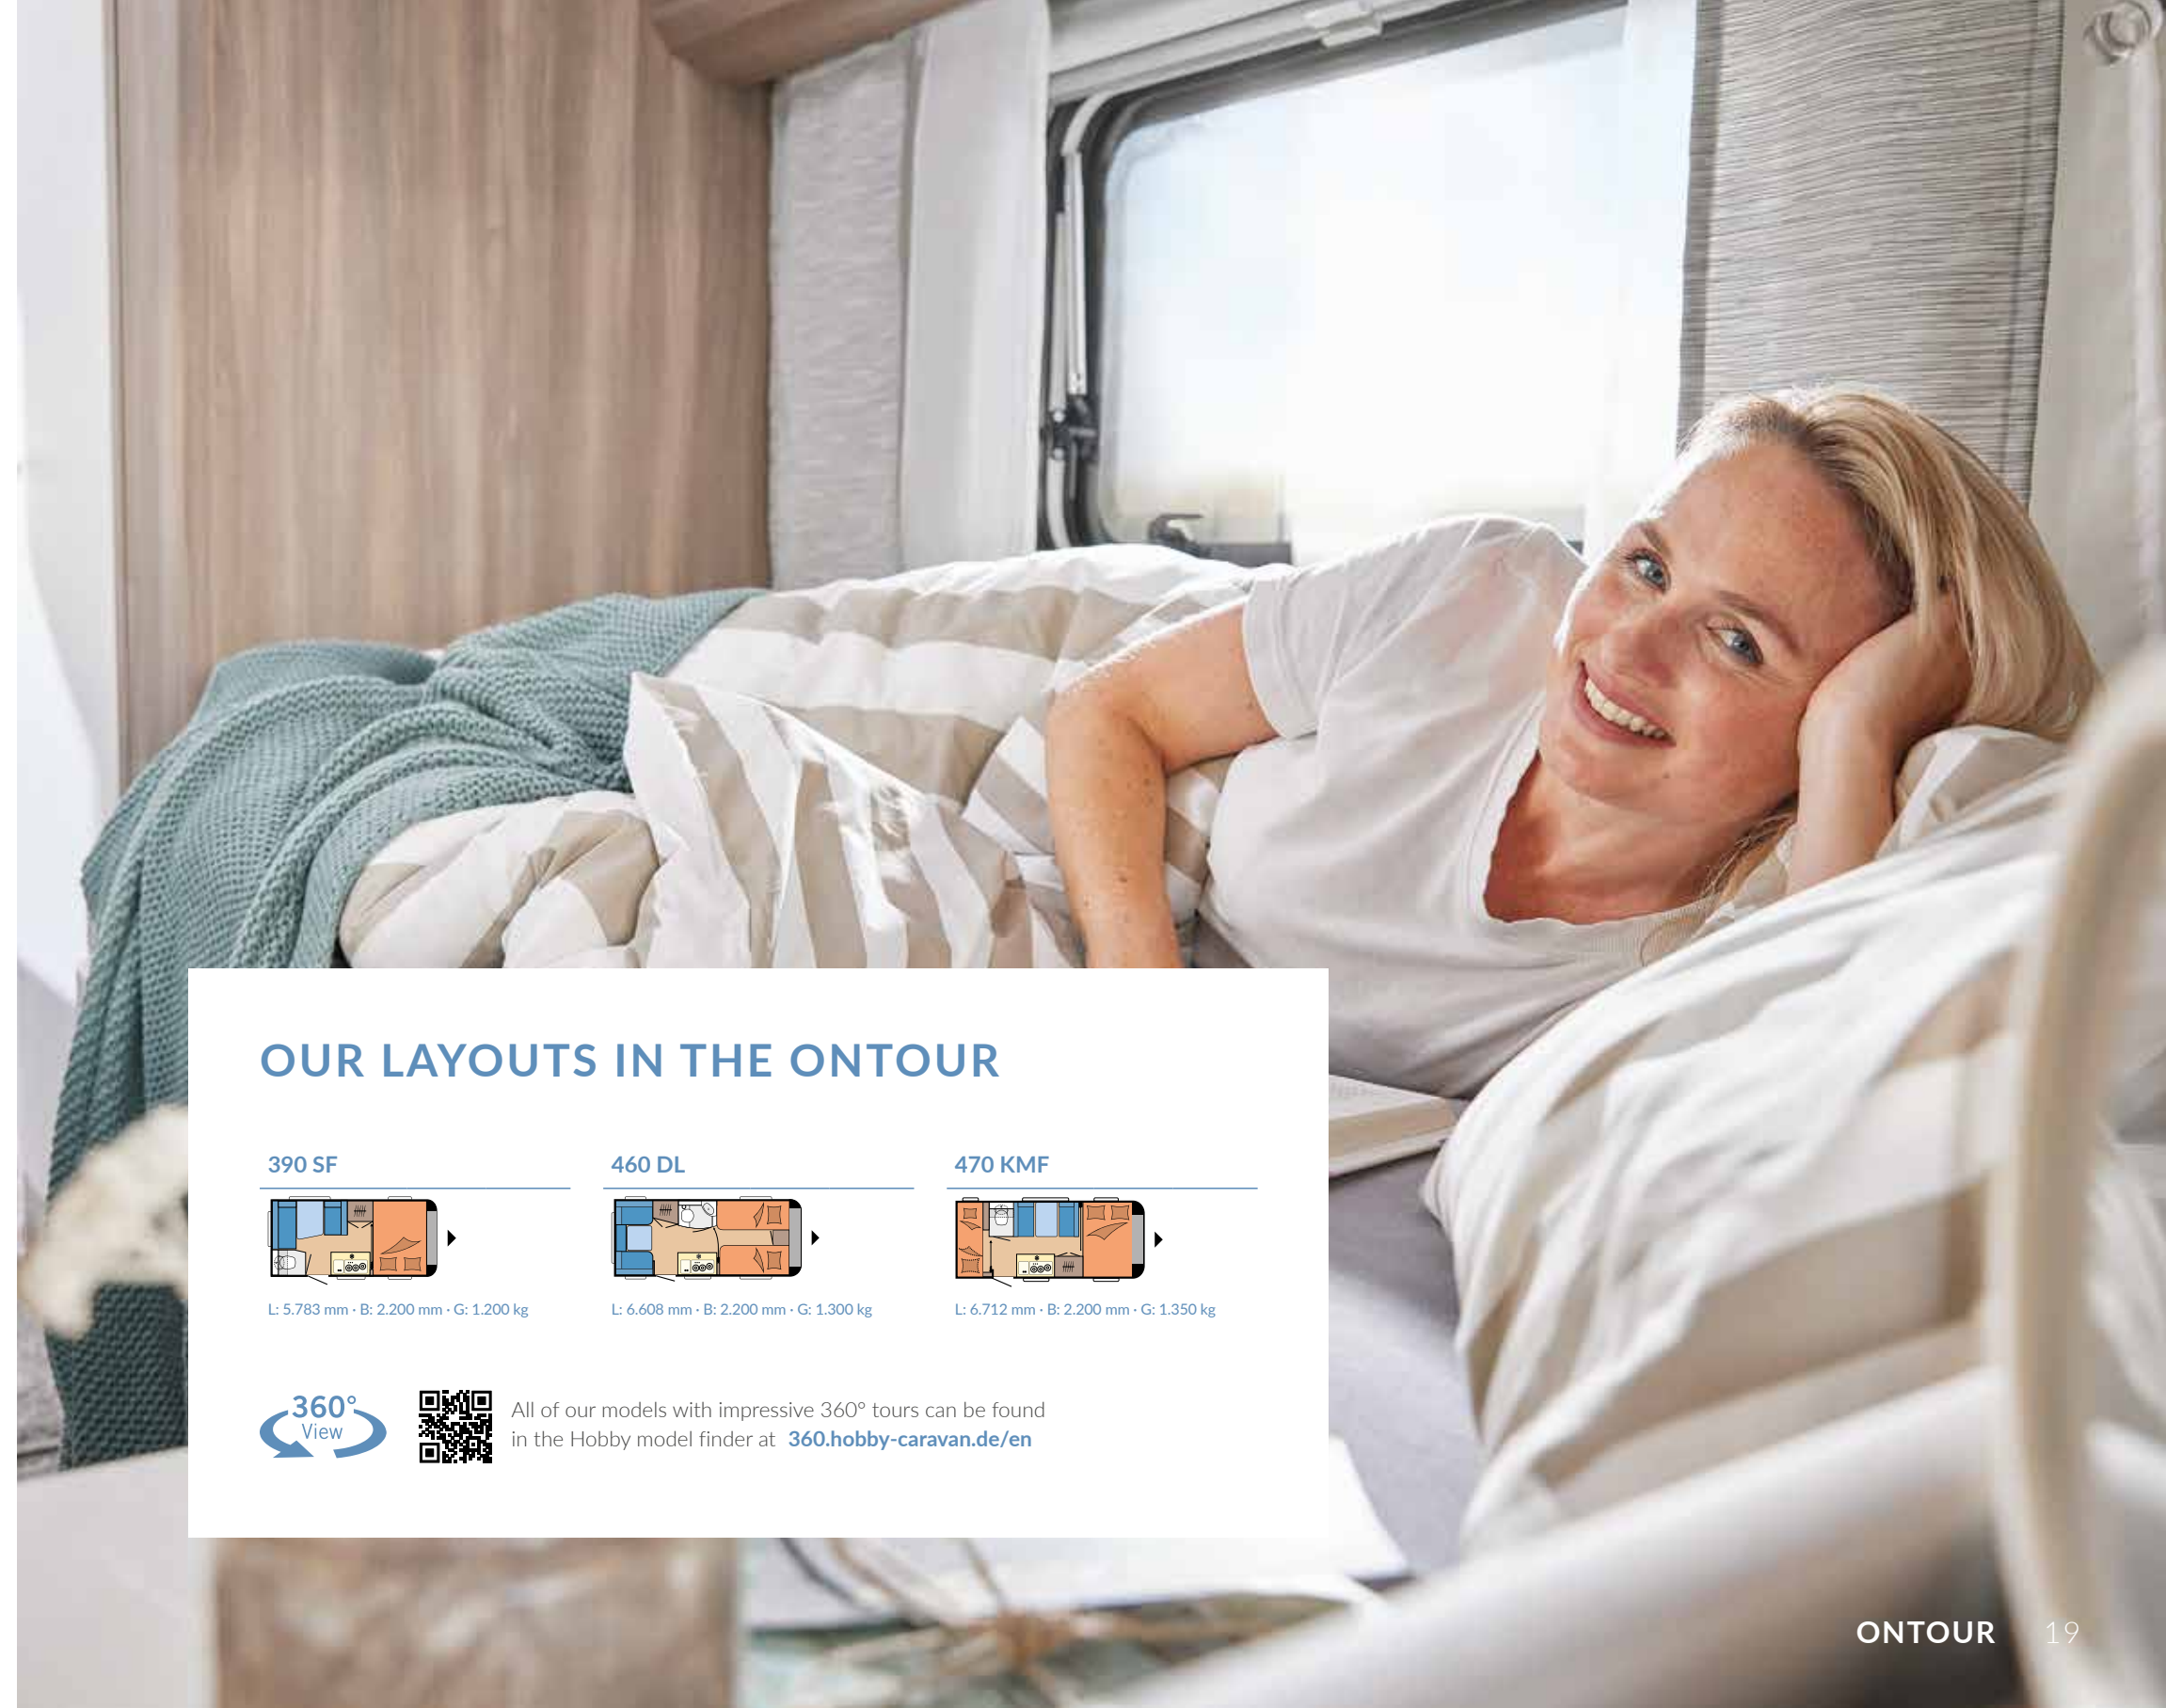

Kitchen window roller blind with integrated power sockets

Conveniently sized drawers with soft-close and push-lock mechanisms

Bed extension

460 DL

Flexible swan neck lamp

390 SF

Lots of storage space

460 DL