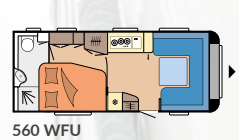

laden mass: 1.200 - 1.350 kg

DE LUXE

PAGE 20

Layouts: 15

Number of berths: up to 7

Length: 5.968 - 7.531 mm

Width: 2.300 - 2.500 mm

Maximum technically permissible

Large wall units with soft-close mechanism

Pull-out drawer

560 WFU

560 CFe

Comfy headboard

Easy-action bed lift

560 WFU

560 WFU