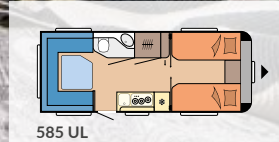

- Layouts:** 3
- Number of berths:** up to 4
- Island beds:** 1
- Single beds:** 2
- Upholstery combination:** Pico

Furniture finish: Graphite Grey / Walnut

Find out more about our MAXIA model and all of its highlights at hobby-caravan.de/en

Easy-action bed lift

Storage basket unit with pull-out drawer

Convenient hob / sink combination

Light switch in sleeping area

OUR LAYOUTS IN THE MAXIA

495 UL

L: 7.202 mm · B: 2.300 mm · G: 1.500 kg

585 UL