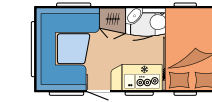

Rear-ventilated cupboards with plenty of storage space

Large wardrobe

OUR LAYOUTS IN THE DE LUXE

400 SFe

L: 5.968 mm · B: 2.300 mm · G: 1.300 kg

440 SF

L: 6.144 mm · B: 2.300 mm · G: 1.300 kg

455 UF