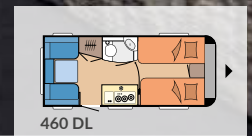

ONTOUR

THE ENTRY-LEVEL ONE

Effortless travel – with everything that’s important to you. The Hobby ONTOUR is always ready for a spontaneous trip into the wide blue yonder.

From as little as 1,200 kg and 2.20 m in width, the compact Hobby ONTOUR is the perfect caravan however small your towing vehicle. With three different models available, you’ll find your perfect introduction to the world of Hobby.

- **Layouts:** 3
- **Number of berths:** up to 5
- **French beds:** 2
- **Single beds:** 1
- **Children's beds:** 1

Upholstery combination: Granit
Furniture finish: Cape Town / White

Find out more about our ONTOUR model and all of its highlights at hobby-caravan.de/en