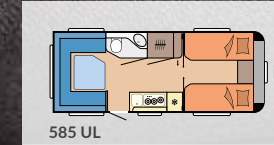

SENSE OF WELL-BEING INCLUDED

Thanks to our clever layouts, there's plenty of room for you to move around in our bathrooms too. They have plenty of storage space for everything you need to feel good. For more clever washroom solutions, visit our website.