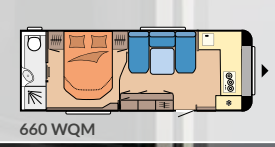

SENSE OF WELL-BEING INCLUDED

Thanks to our clever layouts, there's plenty of room for you to move around in our bathrooms too. They have plenty of storage space for everything you need to feel good. For more clever washroom solutions, visit our website.