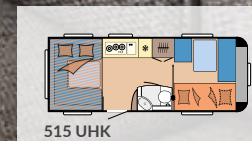

515 UHK

DE LUXE THE VERSATILE ONE

Our DE LUXE caravan comes in just as many forms as our customer's requirements. 15 well-designed layouts make it an all-rounder. One of the many reasons why the Hobby DE LUXE is at the top of our bestseller list.

Everyone is won over by the bright and friendly design, which truly makes it feel like the perfect home from home.

Layouts: 15

Number of berths: up to 7

French beds: 9

Island beds: 1

Single beds: 4

Children's beds: 5

Drop-down beds: 2

Upholstery combination: Lago

Furniture finish: Olmo Pavarotti /

White

Find out more about our DE LUXE model and all of its highlights at hobby-caravan.de/en