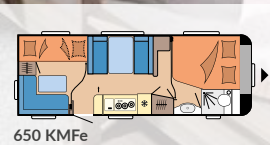

650 KMFe

OUR LAYOUTS IN THE EXCELLENT EDITION

All of our models with impressive 360° tours can be found in the Hobby model finder at 360.hobby-caravan.de/en