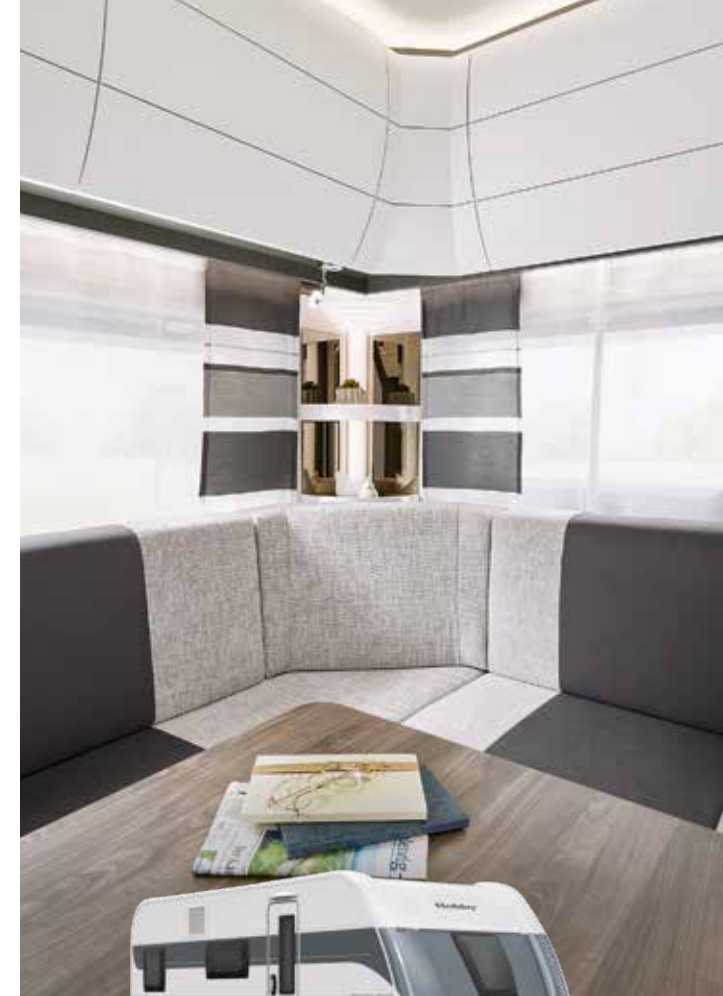

EXCELLENT EDITION

PAGE 32

Layouts: 10

Number of berths: up to 5

Length: 6.633 - 8.325 mm

Width: 2.300 - 2.500 mm

Maximum technically permissible

laden mass: 1.350 - 1.900 kg