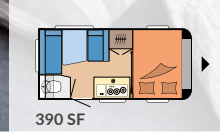

Reading lights that change colour