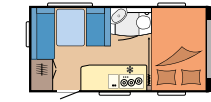

Rear-ventilated cupboards with plenty of storage space

Large wardrobe

OUR LAYOUTS IN THE DE LUXE

400 SFe

L: 5.968 mm · B: 2.300 mm · G: 1.300 kg

440 SF

L: 6.144 mm · B: 2.300 mm · G: 1.300 kg

455 UF