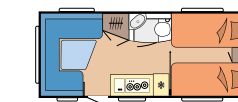

OUR LAYOUTS IN THE EXCELLENT EDITION

495 UL

All of our models with impressive 360° tours can be found in the Hobby model finder at 360.hobby-caravan.de/en