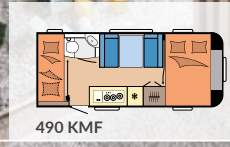

Children's bed with colouring board