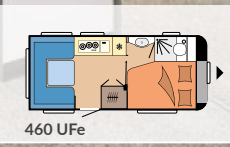

Illuminated corner shelf