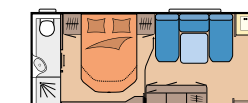

660 WQM

L: 8.325 mm · B: 2.500 mm · G: 2.000 kg