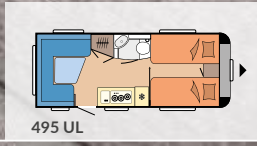

EXCELLENT EDITION

THE STYLISH ONE

Spacious, bright, versatile, design-conscious and cosy – the EXCELLENT EDITION combines all of these attributes perfectly.

Ten layouts, four of which have children's beds, can accommodate a wide range of needs and requirements. Some models even have separate seating areas for the little ones, so you don't always need to tidy away their art and craft supplies. The modern, Scandinavian-looking combination of bright colours and straight lines is accentuated by striking LED lighting.

- **Layouts:** 10
- **Number of berths:** up to 5
- **French beds:** 6
- **Single beds:** 3
- **Children's beds:** 4
- **Island beds:** 1

Upholstery combination: Neo
Furniture finish: Cape Town / White

Find out more about our Excellent Edition model and all of its highlights at hobby-caravan.de/en