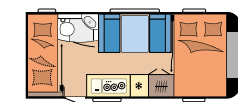

OUR LAYOUTS IN THE EXCELLENT EDITION

490 KMf

All of our models with impressive 360° tours can be found in the Hobby model finder at 360.hobby-caravan.de/en