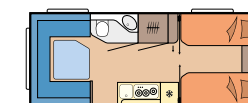

Easy-action bed lift

Storage basket unit with pull-out drawer

Convenient hob / sink combination

Light switch in sleeping area

OUR LAYOUTS IN THE MAXIA

495 UL

L: 7.202 mm · B: 2.300 mm · G: 1.500 kg

585 UL