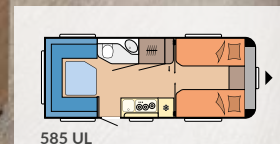

Easy-action bed lift

Storage basket unit with pull-out drawer

Convenient hob / sink combination

Light switch in sleeping area

OUR LAYOUTS IN THE MAXIA

495 UL

L: 7.202 mm · B: 2.300 mm · G: 1.500 kg

585 UL