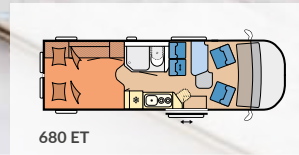

## MAXIA VAN 2023

**Hobby**  
BUILT FOR LIFE

HOBBY CONNECT, controls for on-board technology via Hobby control panel and Bluetooth using app

Framed windows, can be opened, double-glazed and tinted

Reading lights in seating area