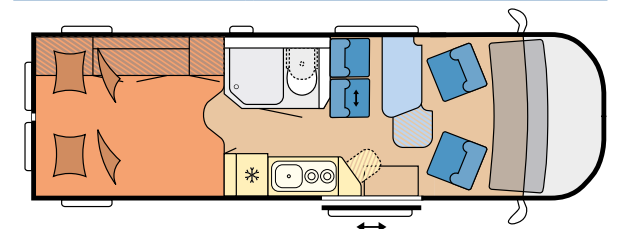

Hob/sink combination made from stainless steel

Refrigerator DOMETIC, 90 litres, double-hinged, compressor technology

Fold-out worktop extension

## THE FLOOR PLAN

MAXIA VAN 680 ET

L: 6.836 mm · B: 2.040 mm · H: 2.858 mm · G: 3.500 kg

All of our models with impressive 360° tours can be found in the Hobby model finder at [360.hobby-caravan.de/en](https://360.hobby-caravan.de/en)