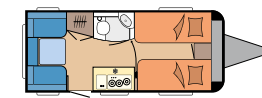

L: 6.616 mm · B: 2.200 mm · G: 1.300 kg

470 KMF