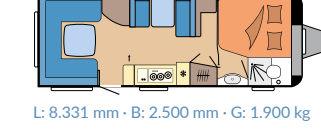

OUR LAYOUTS IN THE EXCELLENT EDITION

650 UMFe

All of our models with impressive 360° tours can be found in the Hobby model finder at 360.hobby-caravan.de/en