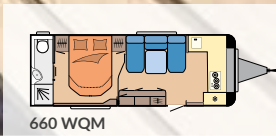

660 WQM

MAXIA

THE NEW PREMIUM CLASS

For lovers of Scandinavian cosiness, smart features and minimalist design: the Hobby MAXIA boasts an open-plan layout, natural materials, perfectly coordinated colours and the Nordic concept of 'hygge'. Modern and eye-catching, it offers a new kind of caravanning experience.

All you need, all included: with the "HobbyKomplett" ALL-INCLUSIVE package, your MAXIA is equipped with everything you need for a great holiday. Without any extra costs or expensive optional packages.

- **Layouts:** 3
- **Number of Berths:** 4 - 7
- **Island beds:** 1
- **Single beds:** 2
- **Children's beds:** 1
- **Upholstery combination:** Pico
- **Furniture finish:** Graphite Grey / Rochefort Walnut / Uni Grigio

Find out more about our Maxia model and all of its highlights at hobby-caravan.de/en