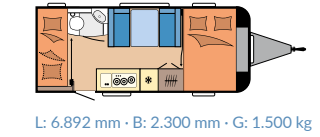

OUR LAYOUTS IN THE EXCELLENT EDITION

490 KMFe

All of our models with impressive 360° tours can be found in the Hobby model finder at 360.hobby-caravan.de/en