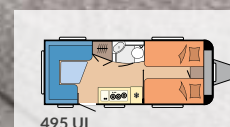

Extra robust hinges with soft-close mechanism

Practical cutlery insert

TRUMA S 3004 heating system