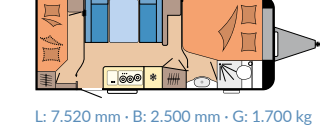

OUR LAYOUTS IN THE EXCELLENT EDITION

560 KMFe

All of our models with impressive 360° tours can be found in the Hobby model finder at 360.hobby-caravan.de/en