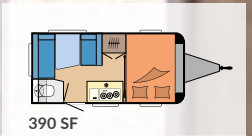

Insulated rooflights

Lots of storage space under the seating units

Combination-cassette with sun and insect protection

ONTOUR

THE ENTRY-LEVEL ONE

Effortless travel – with everything that’s important to you. The Hobby ONTOUR is always ready for a spontaneous trip into the wide blue yonder.

From as little as 1,200 kg and 2.20 m in width, the compact Hobby ONTOUR is the perfect caravan however small your towing vehicle. With three different models available, you’ll find your perfect introduction to the world of Hobby.

- **Layouts:** 3
- **Number of Berths:** 3 - 5
- **French beds:** 2
- **Single beds:** 1
- **Children's beds:** 1
- **Upholstery combination:** Lago
- **Furniture finish:** Moyet Oak / White Matt
- **Kitchen:** Grey

Find out more about our Ontour model and all of its highlights at hobby-caravan.de/en