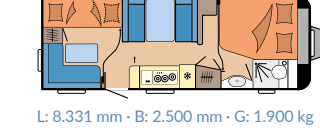

OUR LAYOUTS IN THE EXCELLENT EDITION

650 KMFe

All of our models with impressive 360° tours can be found in the Hobby model finder at 360.hobby-caravan.de/en