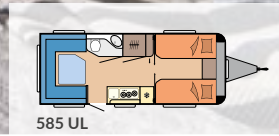

OUR LAYOUTS IN THE MAXIA