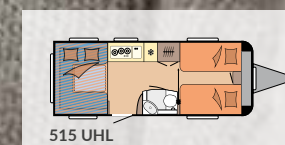

DE LUXE

THE VERSATILE ONE

Our DE LUXE is as versatile as your camping needs. 13 well-designed layouts make it an all-rounder – one of the many reasons why the DE LUXE is at the top of our bestseller list.

Everyone is won over by the bright and friendly design, which truly makes it feel like the perfect home from home.

- **Layouts:** 13
- **Number of Berths:** 3 - 7
- **French beds:** 7
- **Island beds:** 1
- **Single beds:** 4
- **Children's beds:** 5
- **Drop-down beds:** 2
- **Upholstery combination:** Turo
- **Furniture finish:** Baron Elm / White Matt / Grace
- **Kitchen:** Grey

Find out more about our De Luxe model and all of its highlights at hobby-caravan.de/en

515 UHL