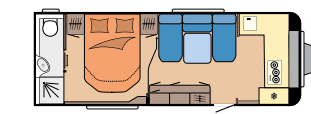

## OUR LAYOUTS IN THE MAXIA

585 UL

L: 7.713 mm · B: 2.500 mm · G: 1.800 kg

595 KML

L: 8.022 mm · B: 2.500 mm · G: 1.800 kg

660 WQM

L: 8.331 mm · B: 2.500 mm · G: 2.000 kg

All of our models with impressive 360° tours can be found in the Hobby model finder at [360.hobby-caravan.de/en](https://360.hobby-caravan.de/en)