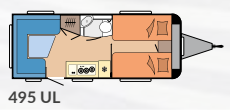

650 UMFe

Children's bed, 3-tier

Spacious children's section

Swan neck lamps

Exclusive THETFORD cassette toilet