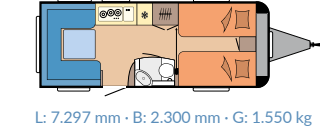

OUR LAYOUTS IN THE EXCELLENT EDITION

540 UL

All of our models with impressive 360° tours can be found in the Hobby model finder at 360.hobby-caravan.de/en