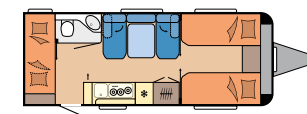

## OUR LAYOUTS IN THE MAXIA

585 UL

L: 7.713 mm · B: 2.500 mm · G: 1.800 kg

595 KML

L: 8.022 mm · B: 2.500 mm · G: 1.800 kg

660 WQM

L: 8.331 mm · B: 2.500 mm · G: 2.000 kg

All of our models with impressive 360° tours can be found in the Hobby model finder at [360.hobby-caravan.de/en](https://360.hobby-caravan.de/en)