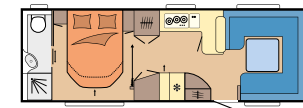

720 WQC

L: 9.031 mm · B: 2.500 mm · G: 2.500 kg

All of our models with impressive 360° tours can be found in the Hobby model finder at 360.hobby-caravan.de/en