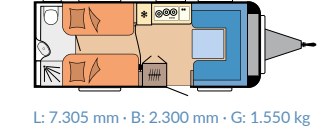

OUR LAYOUTS IN THE EXCELLENT EDITION

540 WLU

All of our models with impressive 360° tours can be found in the Hobby model finder at 360.hobby-caravan.de/en