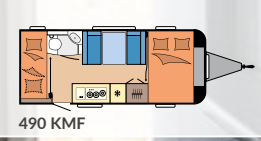

ROOM FOR EVERYONE

A cosy spot for families and friends. Thanks to the wide variety of living area combinations, anything is possible. Whether there's two, four or more of you – with large cabinets and storage compartments, there's definitely enough storage space on board. Discover our wide range of storage space solutions on our website.