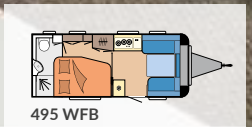

EXCELLENT THE ELEGANT ONE

Enjoy life as a couple. Discover idyllic places and follow your own rhythm. The Hobby EXCELLENT has been designed to make your holidays perfect.

There are plenty of reasons why: a luxurious equipment package and an extensive range of layouts boasting spacious designs and cosy seating areas. Not to forget the atmospheric ambient lighting for those romantic moments.

- **Layouts:** 4
- **Number of Berths:** 3 - 4
- **French beds:** 3
- **Single beds:** 1
- **Upholstery combination:** Nora
- **Furniture finish:** Grey / White High-Gloss / Grace

Find out more about our Excellent model and all of its highlights at hobby-caravan.de/en