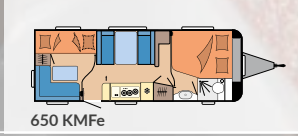

650 UMFe

Children's bed, 3-tier

Spacious children's section

Swan neck lamps

Exclusive THETFORD cassette toilet