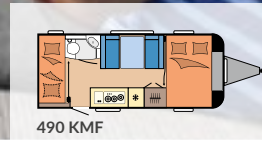

ROOM FOR EVERYONE

A cosy spot for families and friends. Thanks to the wide variety of living area combinations, anything is possible. Whether there's two, four or more of you – with large cabinets and storage compartments, there's definitely enough storage space on board. Discover our wide range of storage space solutions on our website.