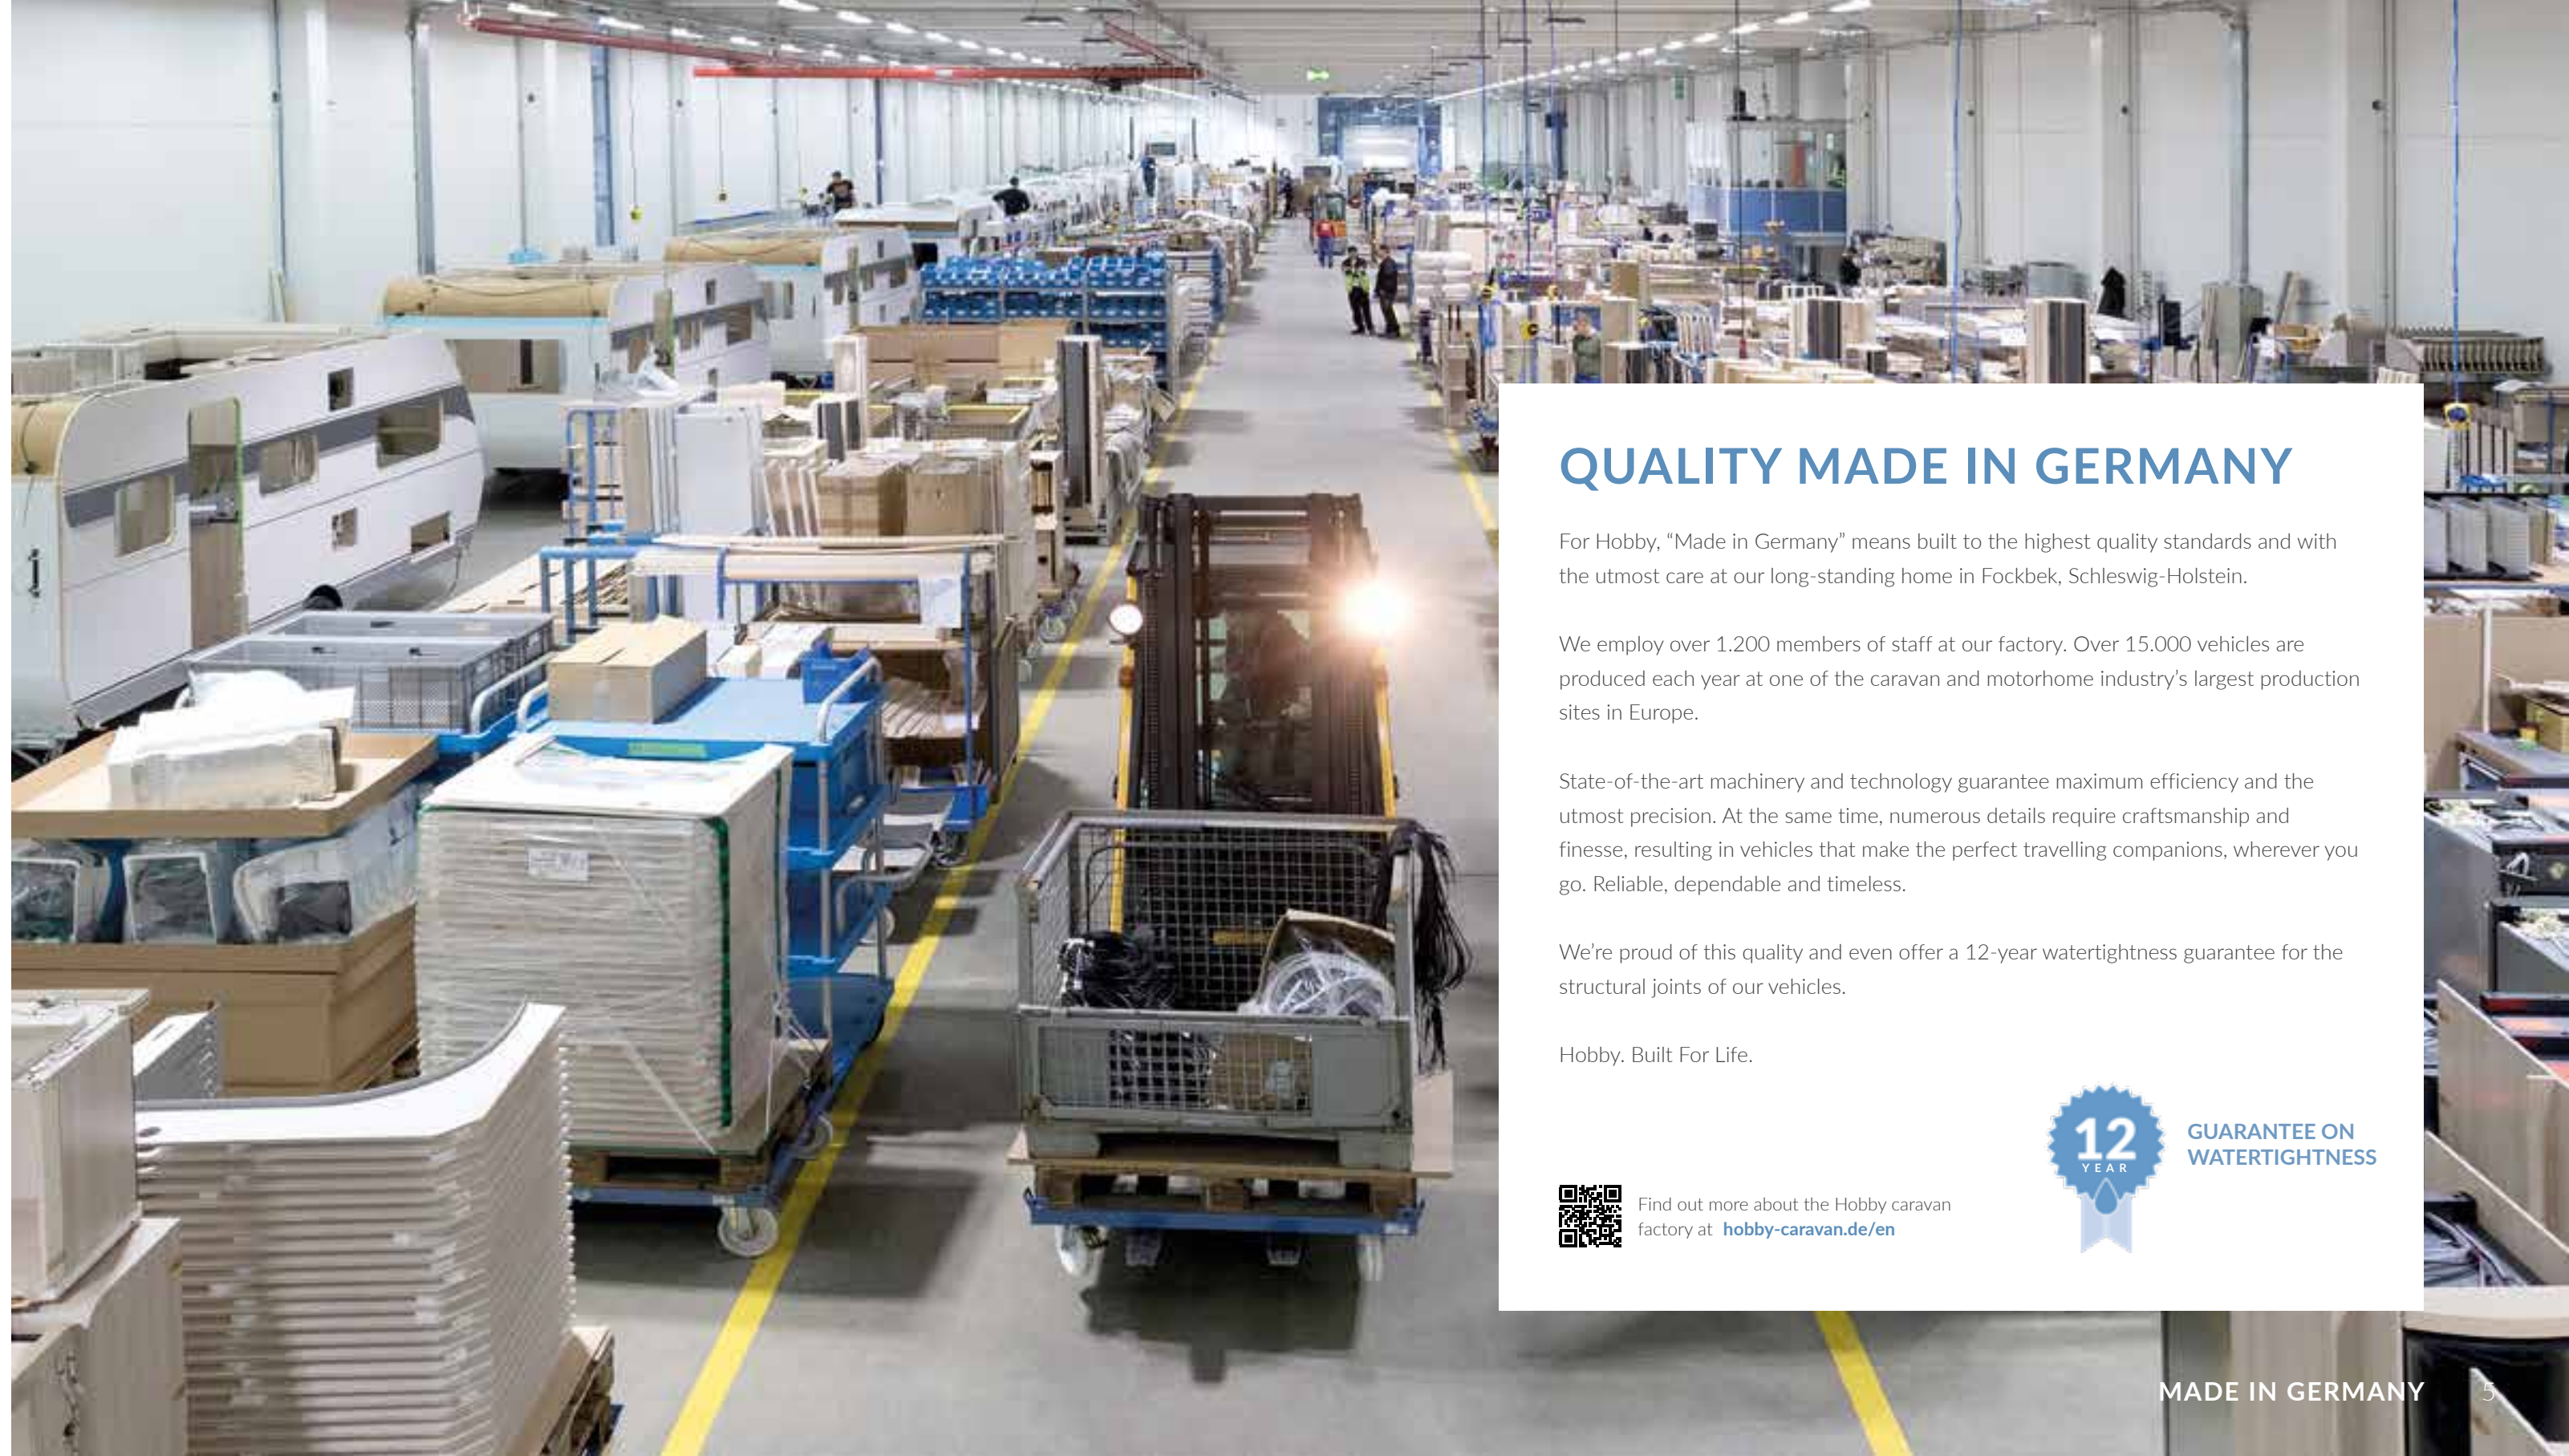

## QUALITY MADE IN GERMANY

For Hobby, "Made in Germany" means built to the highest quality standards and with the utmost care at our long-standing home in Fockbek, Schleswig-Holstein.

We employ over 1.200 members of staff at our factory. Over 15.000 vehicles are produced each year at one of the caravan and motorhome industry's largest production sites in Europe.