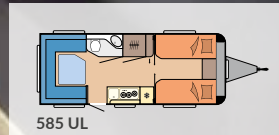

OUR LAYOUTS IN THE MAXIA