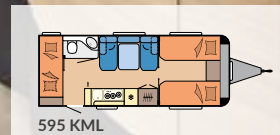

OUR LAYOUTS IN THE MAXIA