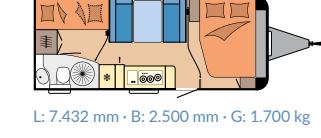

OUR LAYOUTS IN THE EXCELLENT EDITION

545 KMFe

All of our models with impressive 360° tours can be found in the Hobby model finder at 360.hobby-caravan.de/en