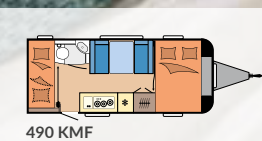

2-tier children's bed

Children's bed with colouring board