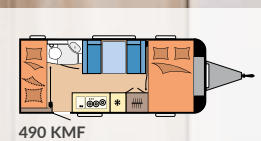

ROOM FOR EVERYONE

A cosy spot for families and friends. Thanks to the wide variety of living area combinations, anything is possible. Whether there's two, four or more of you – with large cabinets and storage compartments, there's definitely enough storage space on board. Discover our wide range of storage space solutions on our website.