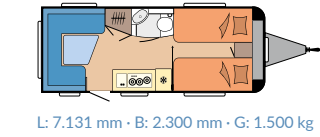

OUR LAYOUTS IN THE EXCELLENT EDITION

495 UL

All of our models with impressive 360° tours can be found in the Hobby model finder at 360.hobby-caravan.de/en